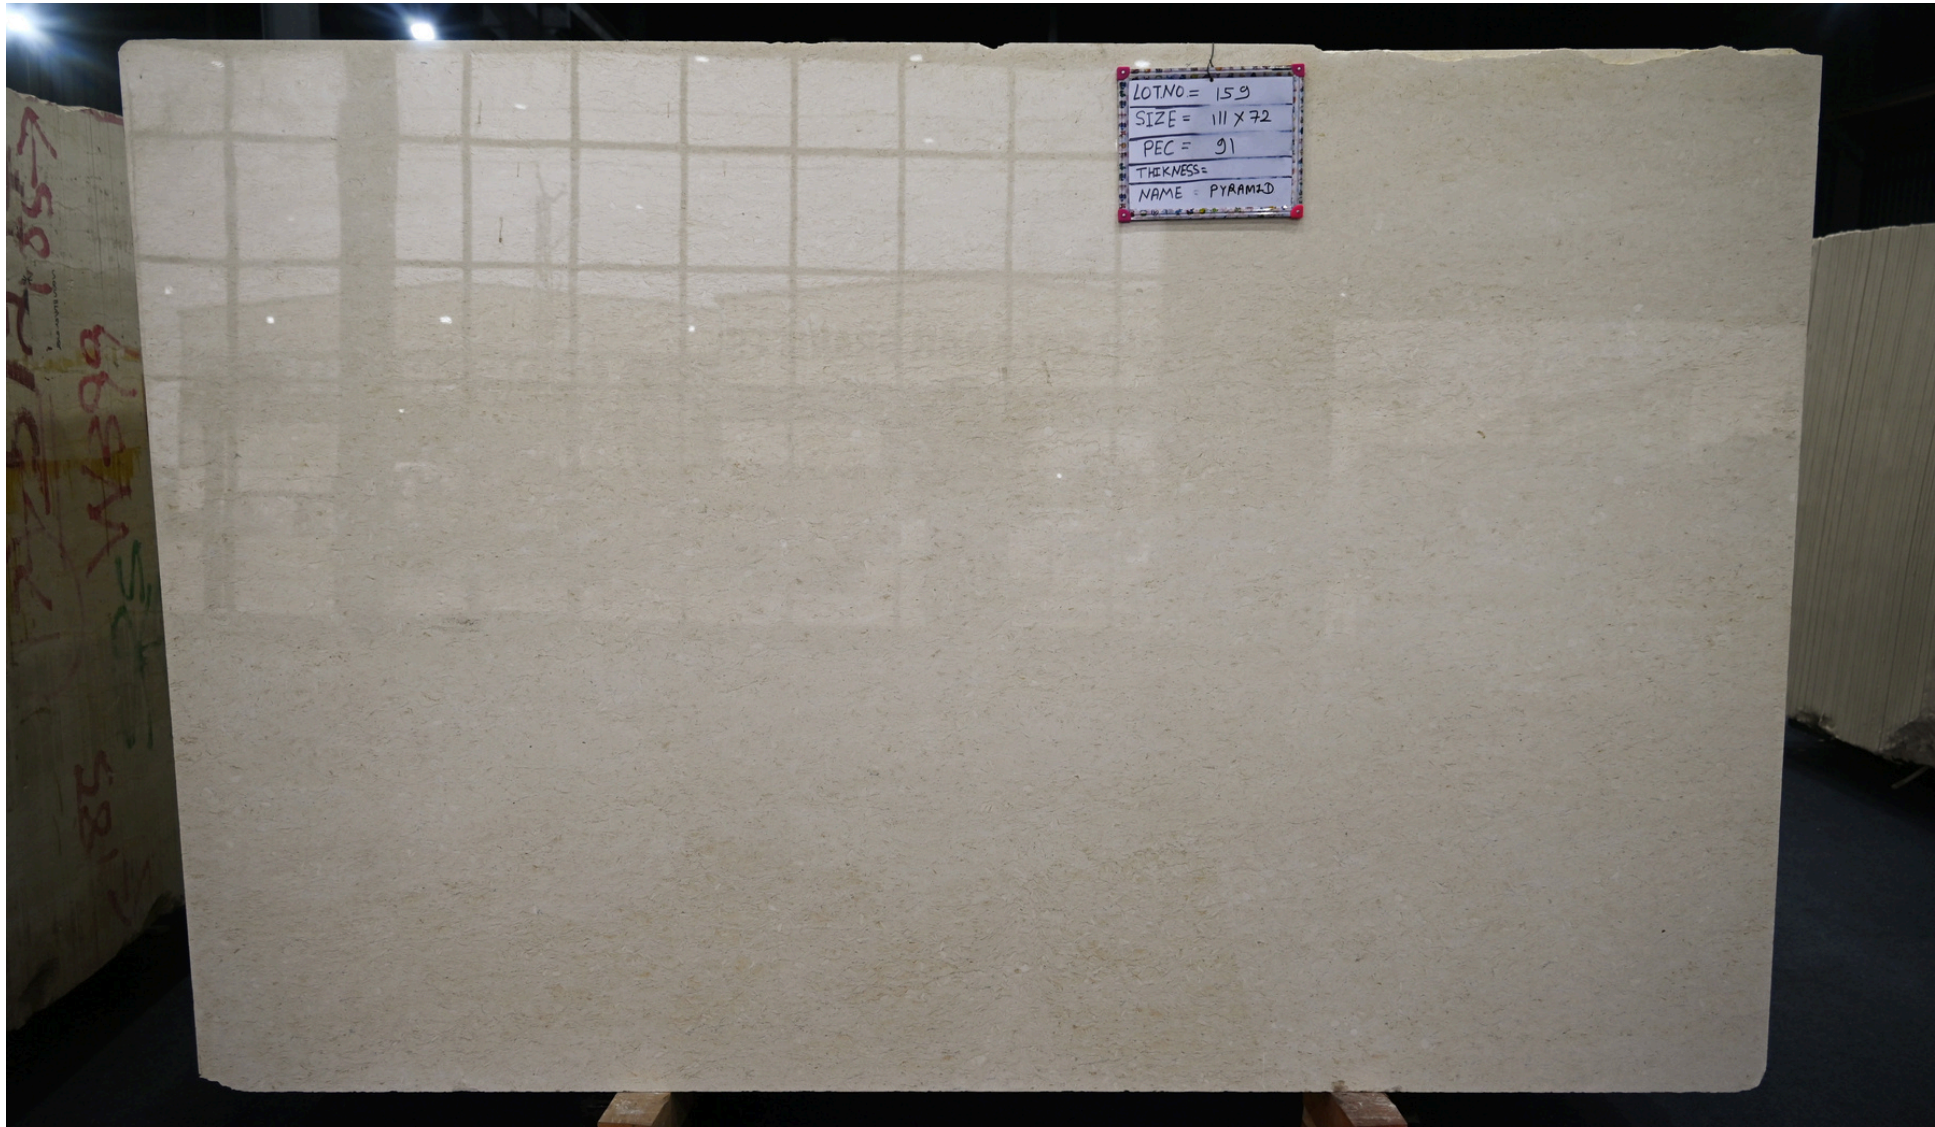

Pyramid Marble

Ask Price:- +91925210111 www.shreeramstones.com